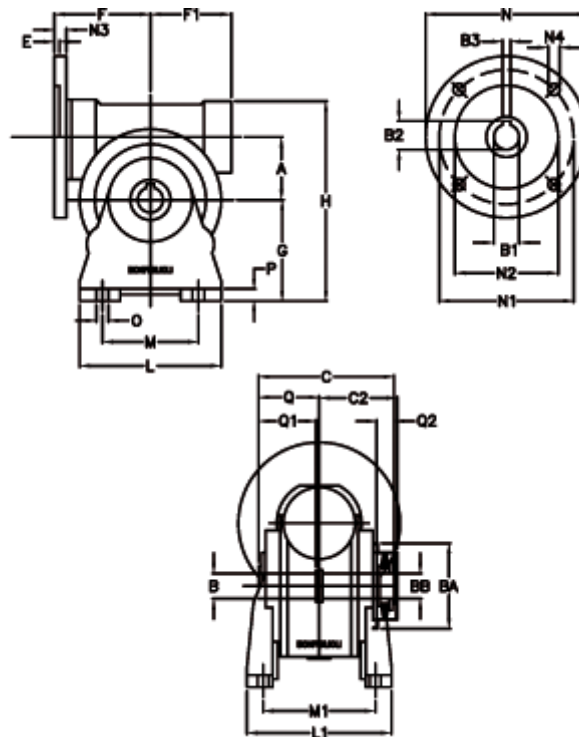

Article number: 390204402822236
 Description: Worm Gear with Torque Limiter
 VF 44-L2-A-28-P63B5

Measures

a = 44.60	C2 = 48	L1 = 98.0	O = 8.5
B = 18	Description = VF 44A-xx-63B5	m = 52	P = 10
B1 E7 = 11	E = 2.0	M1 = 81.0	Q = 32.0
B2 = 12.8	F = 65	N = 140	Q1 = 32
B3 H9 = 4	F1 = 54	N1 = 115	Q2 = 12
BA = 40	g = 72	N2 = 95	
BB H7 = 11	H = 143	N3 = 10.5	
C = 79	L = 90	N4 = 9,5	